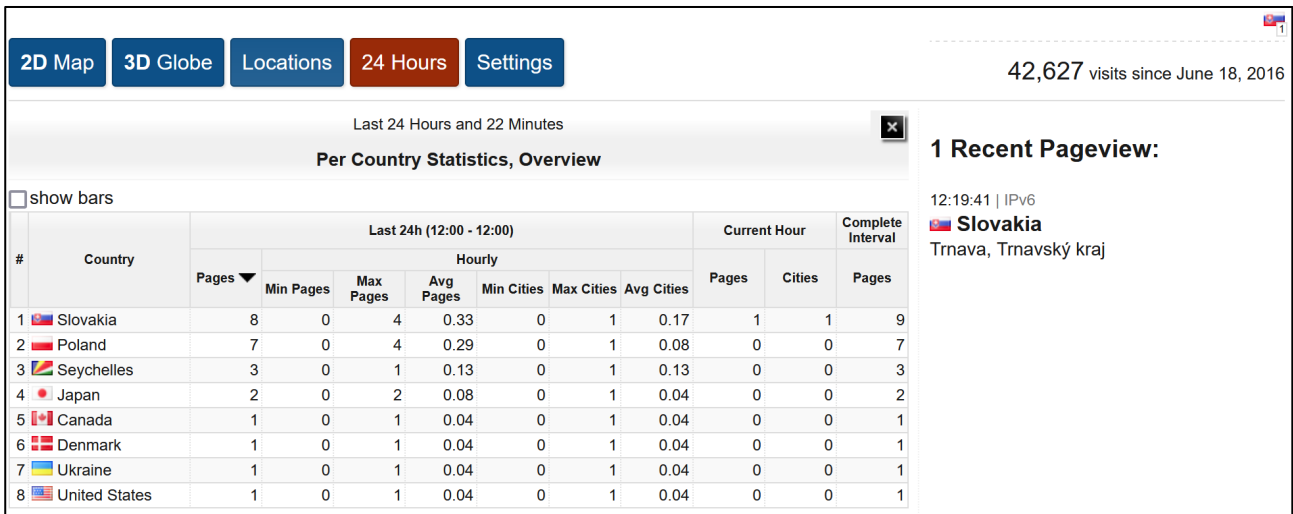

Since November 15 2024 RevolverMaps stopped functioning. They write: **"Many thanks to all users and supporters of the service!"**

We have been using it since 2016 with the following number of visitors of our site:

Figure 1. Our site visitors in March 2024. Source: *Lege artis* site; own processing

Since June 18 2016 according to the data from March we have had 42,627 from 140 countries. In November 2024 we had visitors from 143 countries. We don't know the number of visitors in November 2024 because we did not expect that the application would be closed. We can give only the data from December 2023.